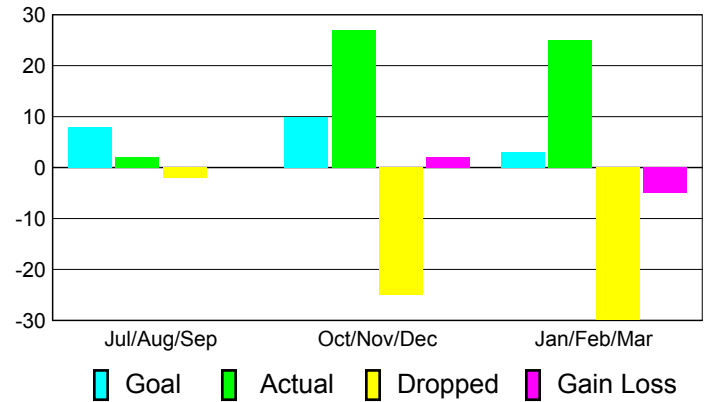

Club Results 2010-2011

Goal, New, Dropped, Gain/Loss

MEMBERSHIP

Membership Results
2010-2011

Membership
2009-2010

Month	Net Memb Goal	Actual New Memb	Actual Dropped Memb	Gain/Loss of Memb	Gain/Loss of Memb
Jul/Aug/Sep	8	2	-2	0	-16
Oct/Nov/Dec	10	27	-25	2	3
Jan/Feb/Mar	3	25	-30	-5	4
Totals	21	54	-57	-3	-9

Membership Results 2010-2011

Goal, New, Dropped, Gain/Loss

Comparison of Club Gain/Loss

Current Year Compared to the Previous Year

Comparison of Membership Gain/Loss

Current Year Compared to the Previous Year